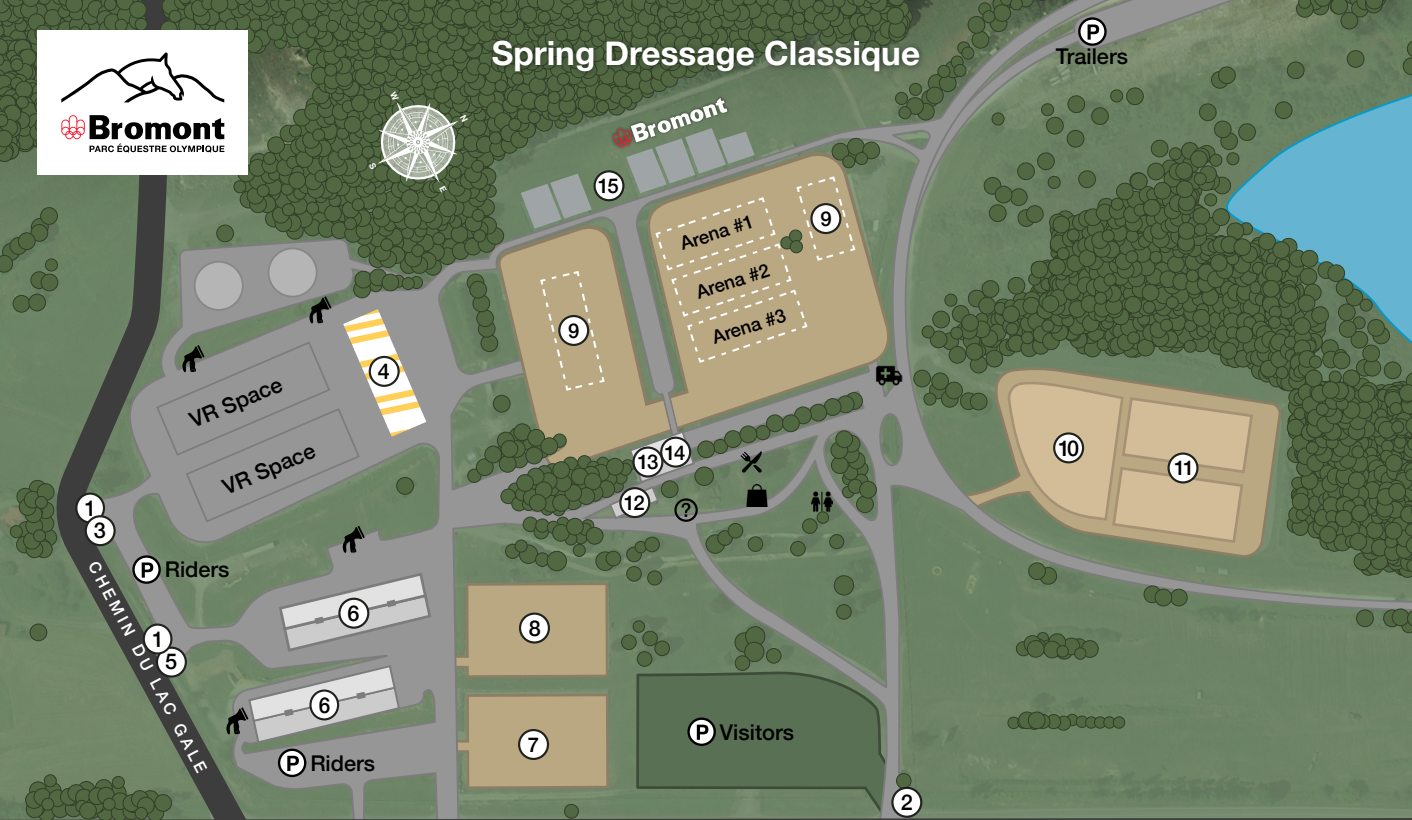

Spring Dressage Classique

CHEMIN DE GASPÉ

- 1 Horse unloading entrance
- 2 Trailer parking entrance
- 3 Bronze entrance
- 4 Bronze stable
- 5 Gold entrance
- 6 Gold stable

- 7 Gold warm-up arena
- 8 Bronze warm-up arena
- 9 Gold / Bronze warm-up arenas

- 10 Lunging area
- 11 Combiné

- 12 Boutique
- 13 Office
- 14 R. Désourdy Pavilion
- 15 Spectator seating